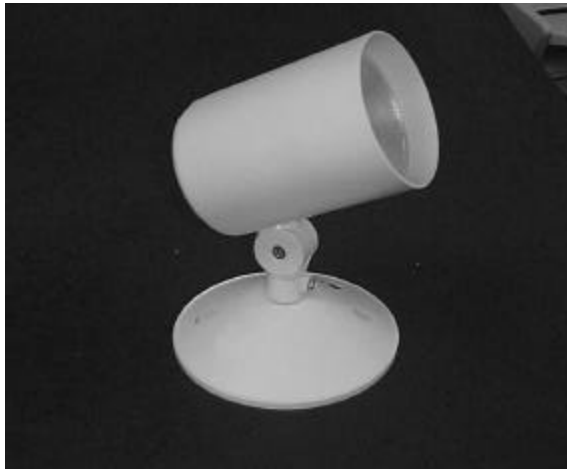

5 Wisconsin Ave.
Norwich, CT 06360
Tel. (860) 887-4550
Fax (860) 887-4534
www.lamphead.com (Product)
www.nutron-mfg.com (Company)

3501 Series Par 22 Metallic Cylinder Lamphead

Standard finish: Matte white

Wire leads: 18ga., 105° C

Lamping:

- Single Contact Bayonet Base
- Double Contact Bayonet Base